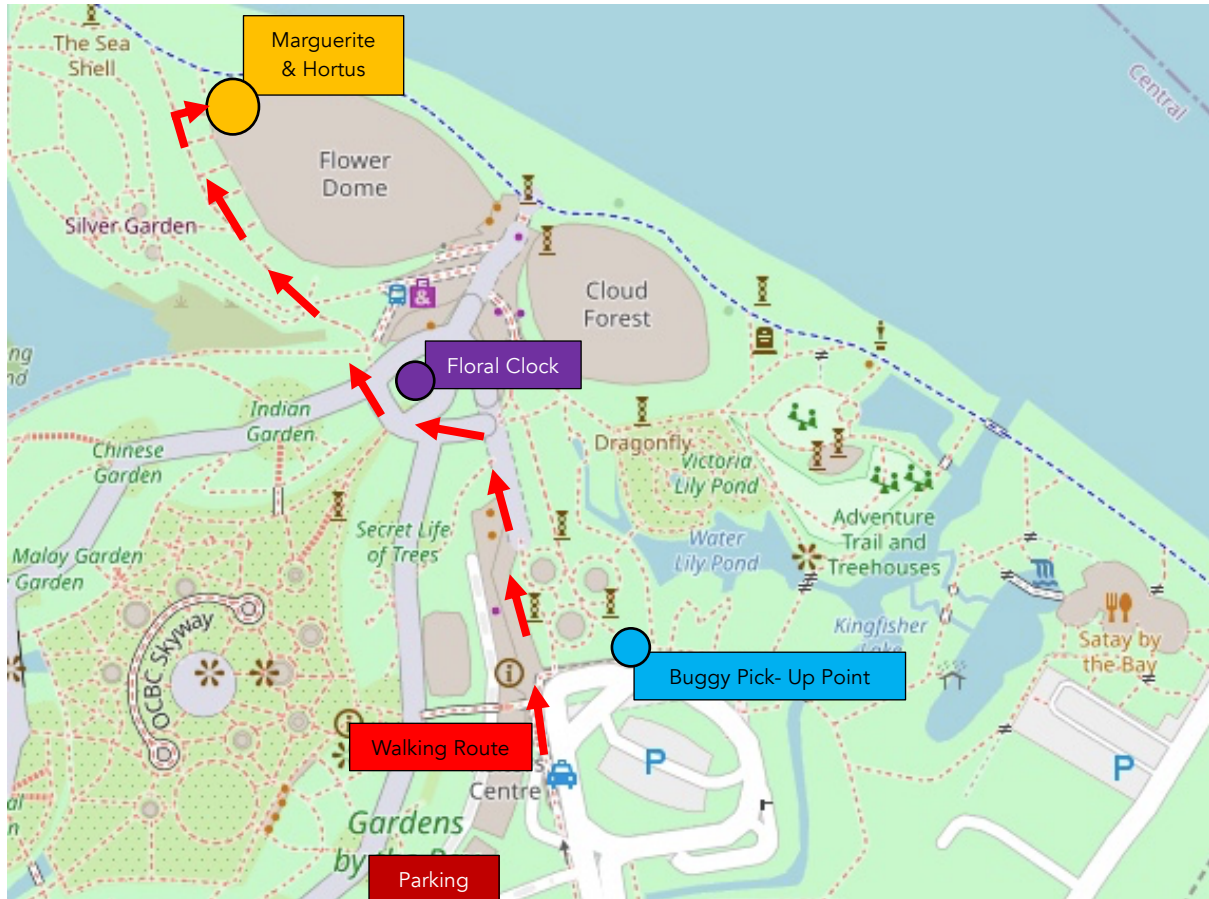

## Marguerite & Hortus

Flower Dome, Gardens by the Bay  
18 Marina Gardens Drive, #01-09  
Singapore 018953

### By Limousine Buggy Service

*(Exclusive for Marguerite & Hortus Guests)*

- Alight at the Taxi Drop-Off at the Main Entrance of Gardens by the Bay
- Look for a beige sign that reads Marguerite & Hortus and await the buggy's arrival
- Board the buggy and enjoy a breezy drive through the Gardens to the restaurant
- The buggy service runs every 10 minutes.

### Walking Route (10 mins)

*(Taxi Drop-Off, Main Entrance)*

- Walk under the shelter, past the Golden Garden toward the Flower Dome Entrance
- Turn left and walk past the Floral Clock
- Take the main path going toward the Silver Gardens
- Walk past the Silver Gardens toward the Marguerite sign
- Take the short staircase on the right to the restaurant entrance